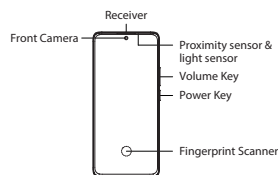

Greetings from realme mobile

This guide briefly show you how to use the phone and its important functions. For more and detailed information of the phone and user guidance, please visit: www.realme.com/eu/support.

Warning

- Do not place the phone or battery near or inside heating equipment, cooking equipments, high pressure vessels (such as microwave ovens, induction cooker, electric oven, heater, pressure cooker, water heater, gas stove, etc.) to prevent the battery overheating which may lead to an explosion.
- The original charger, data cable and battery shall be used. Unapproved chargers, data cables, or batteries that are not certified by the manufacturer may result in electric shock, fire, explosion, or other hazards.
- Back cover can't be removed.

- When charging, please place the device in an environment that has a normal room temperature and good ventilation. It is recommended to charge the device in an environment with temperature ranging from 5°C–35°C.

How to reboot the phone

Press and hold the Power Button and Volume Up Button at the same time until the realme boot animation is displayed to reboot the phone.

How to Transfer Old Mobile Content to a New Mobile

You can use realme Clone Phone to easily transfer photos, videos, music, contacts, messages, apps, etc from your old phone to the new one.

1. If you have an old Android phone, first scan the QR code below, then download and install Clone Phone, next open Clone Phone on both the new and old phones, and follow the on-screen instructions to complete the operation.

Standard accessories

1 Phone, 1 Charger, 1 USB data cable, 1 Safety Guide, 1 Quick Guide, 1 SIM Ejector Tool, 1 Protective Case.

Specification

Product	RMX3771	
Main screen parameter	17.02cm(6.7")	
Dimension	161.5×73.8×8.22(mm)	
Battery	4870mAh/18.94Wh(Min) 5000mAh/19.45Wh(Typ)	
Camera	100 Megapixels + 2 Megapixels Rear 16 Megapixels Front	
Operating temperature	0°C–35°C	
SAR Values	CE SAR	<2.0W/kg(Head) <2.0W/kg(Body)

Radio Waves Specifications		
Radio	Frequency	Max. Output Power
GSM	850MHz/900MHz	33.5dBm
	1800MHz/1900MHz	30.5dBm
WCDMA	Bands 1/5/6/8/19	24.5dBm
	Bands 2/4	24dBm
LTE FDD	Bands 1/3/26/66	24dBm
	Bands 2/4/7	23.5dBm
	Bands 5/8/12/17/18/19/20/28	24.5dBm
	Band 13	24.1dBm
LTE TDD	Bands 38/39/40	24dBm
	Band 41	24.5dBm
5G NR	n1/n3/n5/n8/n20/n28/n66	24.2dBm
	n7/n40	23.7dBm
Bluetooth	n38/n41/n77/n78	24.2dBm
	2.4-2.4835GHz	15dBm(EIRP)
2.4G Wi-Fi	2.4-2.4835GHz	19.8dBm(EIRP)
	5.15-5.25GHz	22dBm(EIRP)
5G Wi-Fi	5.25-5.35GHz; 5.47-5.725GHz	19.8dBm(EIRP)
	5.725-5.85GHz	13.6dBm(EIRP)
NFC	13.56MHz	42dBuA/m @10m